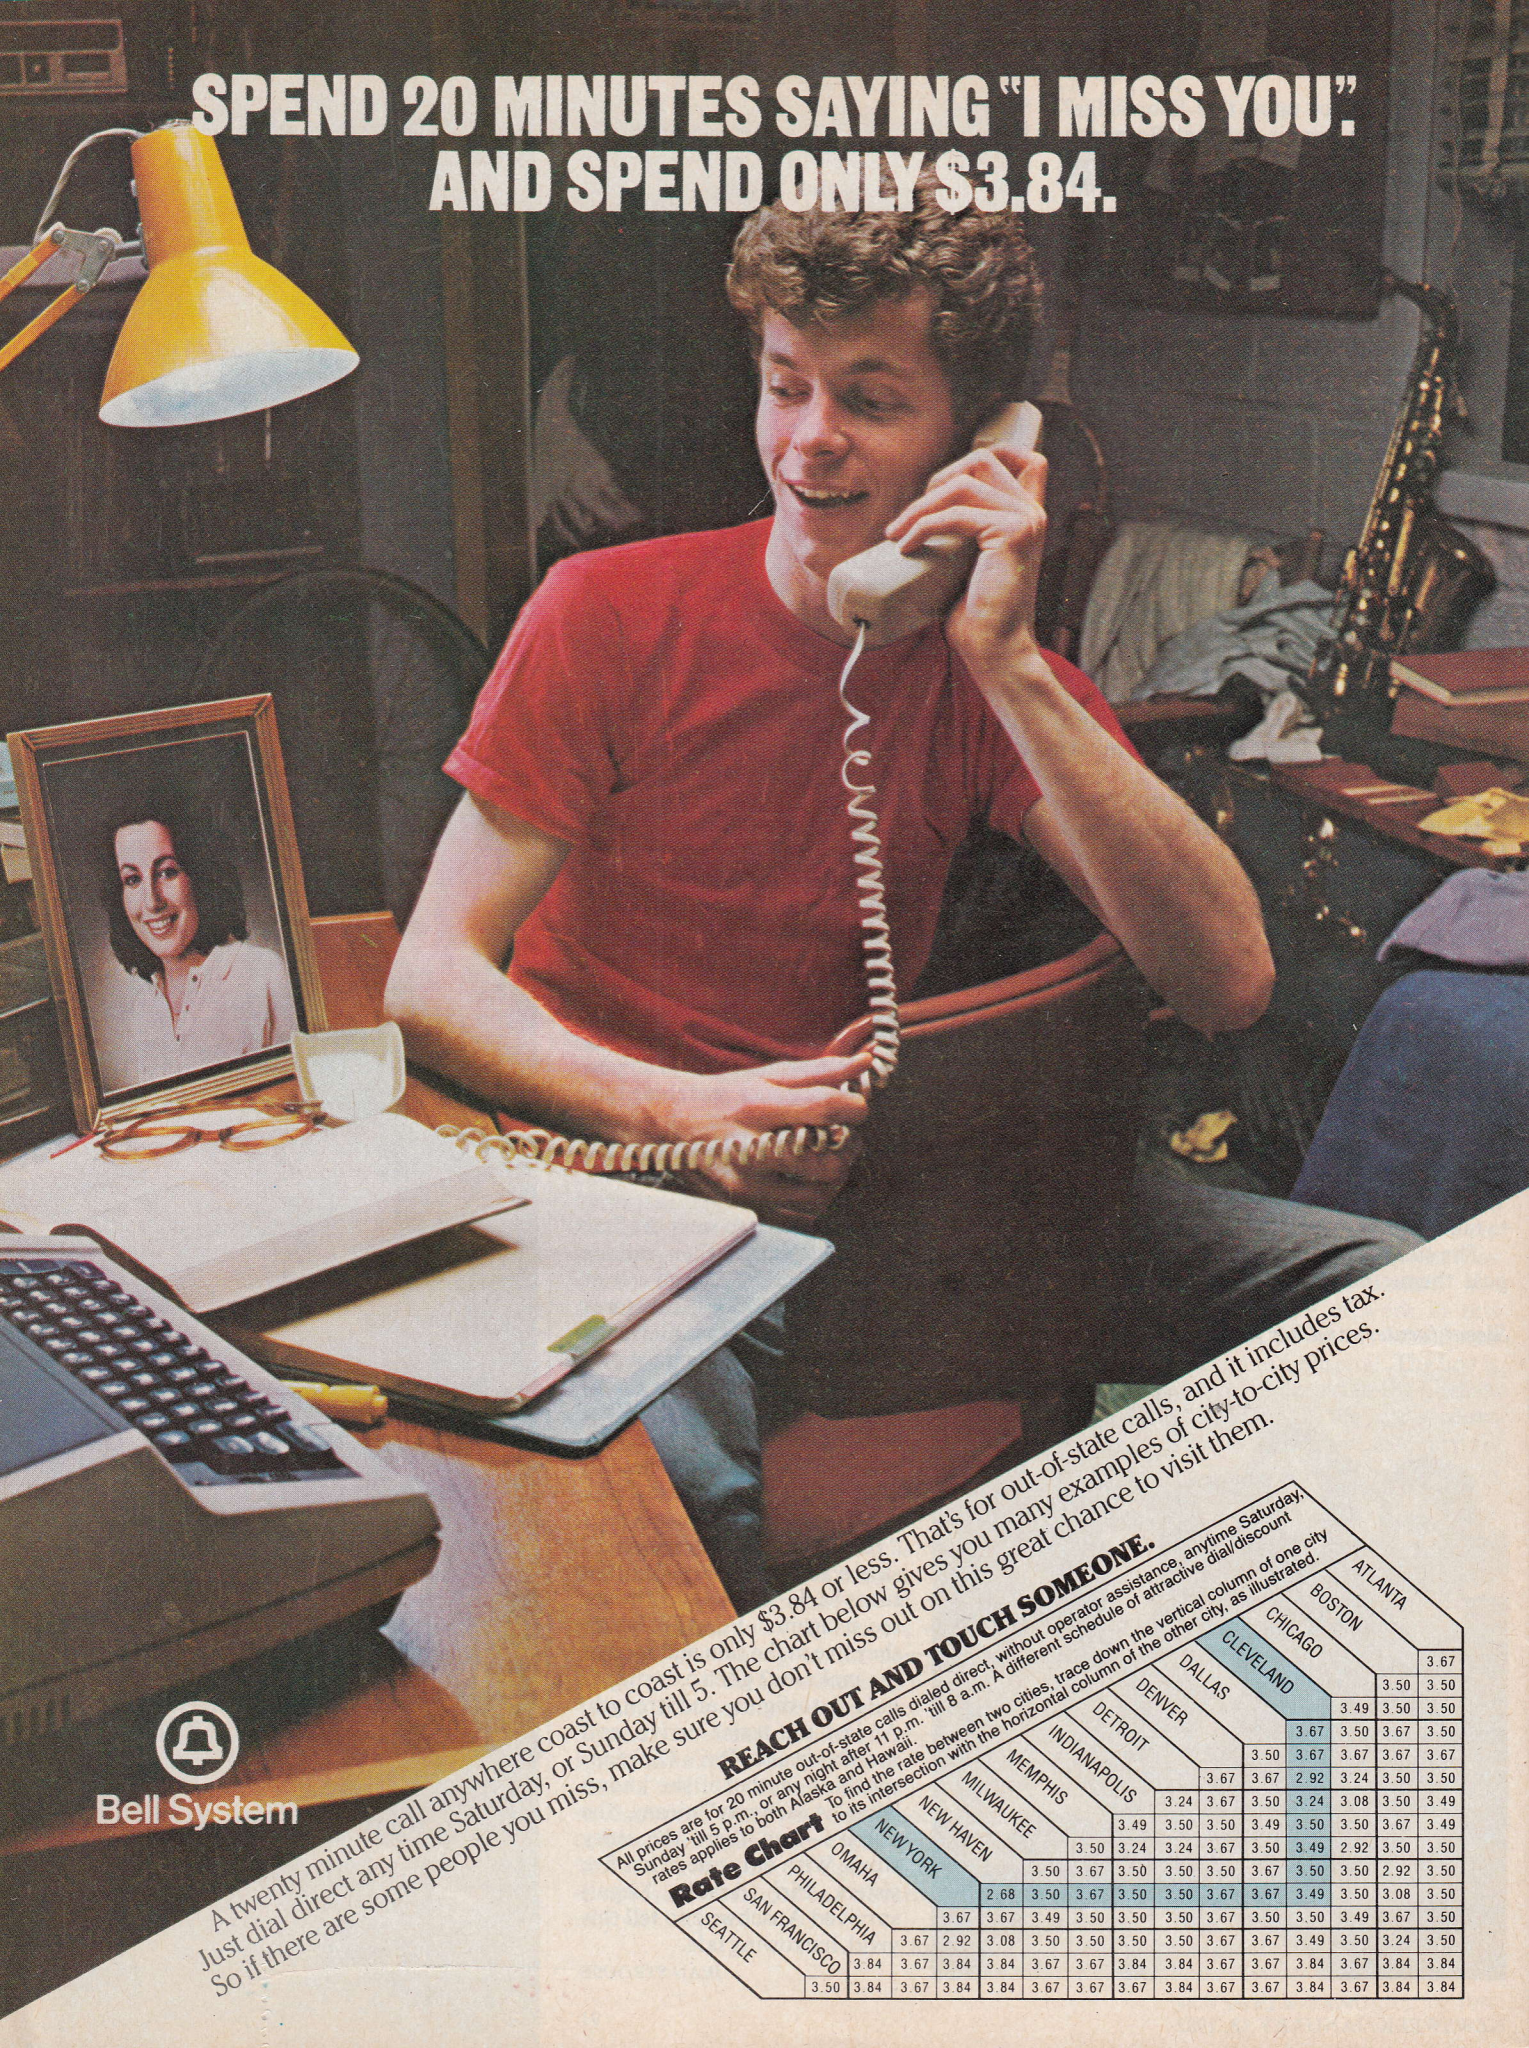

SPEND 20 MINUTES SAYING "I MISS YOU." AND SPEND ONLY $3.84.

A twenty minute call anywhere coast to coast is only $3.84 or less. That's for out-of-state calls, and it includes tax. Just dial direct any time Saturday, or Sunday till 5. The chart below gives you many examples of city-to-city prices. So if there are some people you miss, make sure you don't miss out on this great chance to visit them.

REACH OUT AND TOUCH SOMEONE.

All prices are for 20 minute out-of-state calls dialed direct, without operator assistance, anytime Saturday, Sunday till 5 p.m., or any night after 11 p.m. till 8 a.m. A different schedule of attractive dial/discount rates applies to both Alaska and Hawaii.

To find the rate between two cities, trace down the vertical column of one city to its intersection with the horizontal column of the other city, as illustrated.

Rate Chart		CITY TO CITY PRICES												
		SEATTLE	SAN FRANCISCO	PHILADELPHIA	NEW YORK	NEW HAVEN	MILWAUKEE	MEMPHIS	INDIANAPOLIS	DETROIT	DALLAS	CLEVELAND	BOSTON	ATLANTA
SEATTLE	3.50	3.84	3.67	3.84	3.84	3.67	3.67	3.67	3.67	3.84	3.84	3.67	3.67	3.84
SAN FRANCISCO	3.84	3.67	3.84	3.84	3.67	3.67	3.67	3.67	3.67	3.84	3.84	3.67	3.67	3.84
PHILADELPHIA	3.67	2.92	3.08	3.50	3.50	3.50	3.50	3.50	3.67	3.67	3.49	3.50	3.24	3.50
NEW YORK	2.68	3.50	3.67	3.50	3.50	3.50	3.50	3.67	3.67	3.67	3.67	3.50	3.08	3.50
NEW HAVEN	3.50	3.67	3.49	3.50	3.50	3.50	3.50	3.67	3.67	3.50	3.50	3.50	3.08	3.50
MILWAUKEE	3.50	3.67	3.49	3.50	3.50	3.50	3.50	3.67	3.67	3.50	3.50	3.50	3.08	3.50
MEMPHIS	3.50	3.67	3.49	3.50	3.50	3.50	3.50	3.67	3.67	3.50	3.50	3.50	3.08	3.50
INDIANAPOLIS	3.49	3.50	3.50	3.50	3.50	3.50	3.50	3.67	3.67	3.50	3.50	3.50	3.08	3.50
DETROIT	3.24	3.67	3.49	3.50	3.50	3.50	3.50	3.67	3.67	3.50	3.50	3.50	3.08	3.50
DALLAS	3.67	3.67	3.49	3.50	3.50	3.50	3.50	3.67	3.67	3.50	3.50	3.50	3.08	3.50
CLEVELAND	3.50	3.67	2.92	3.24	3.50	3.50	3.50	3.67	3.67	3.50	3.50	3.50	3.08	3.50
BOSTON	3.49	3.50	3.50	3.50	3.50	3.50	3.50	3.67	3.67	3.50	3.50	3.50	3.08	3.50
ATLANTA	3.67	3.50	3.50	3.50	3.50	3.50	3.50	3.67	3.67	3.50	3.50	3.50	3.08	3.50

Bell System